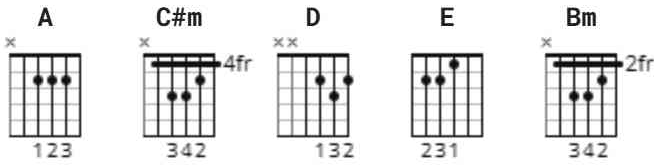

# In The Ghetto Chords by Elvis Presley

Difficulty: intermediate

Tuning: E A D G B E

Capo: 1st fret

## CHORDS

Elvis Presley - In The Ghetto

Standard tuning

CAPO 1

A \* - Play the A with a hammer-on/pull-off (little finger on the 3rd fret of the B string to mimic the riff)

<https://www.youtube.com/watch?v=bu3SBtub53g> if you want the pro picking version.

A A \*

In the ghetto

[Verse 2]

A A \*

And his mama cries

C#m

'cause if there's one thing that she don't need

D

**D**

**E**

Another little baby child is born

**A A \***

In the ghetto

**A A \***

And his mama cries...